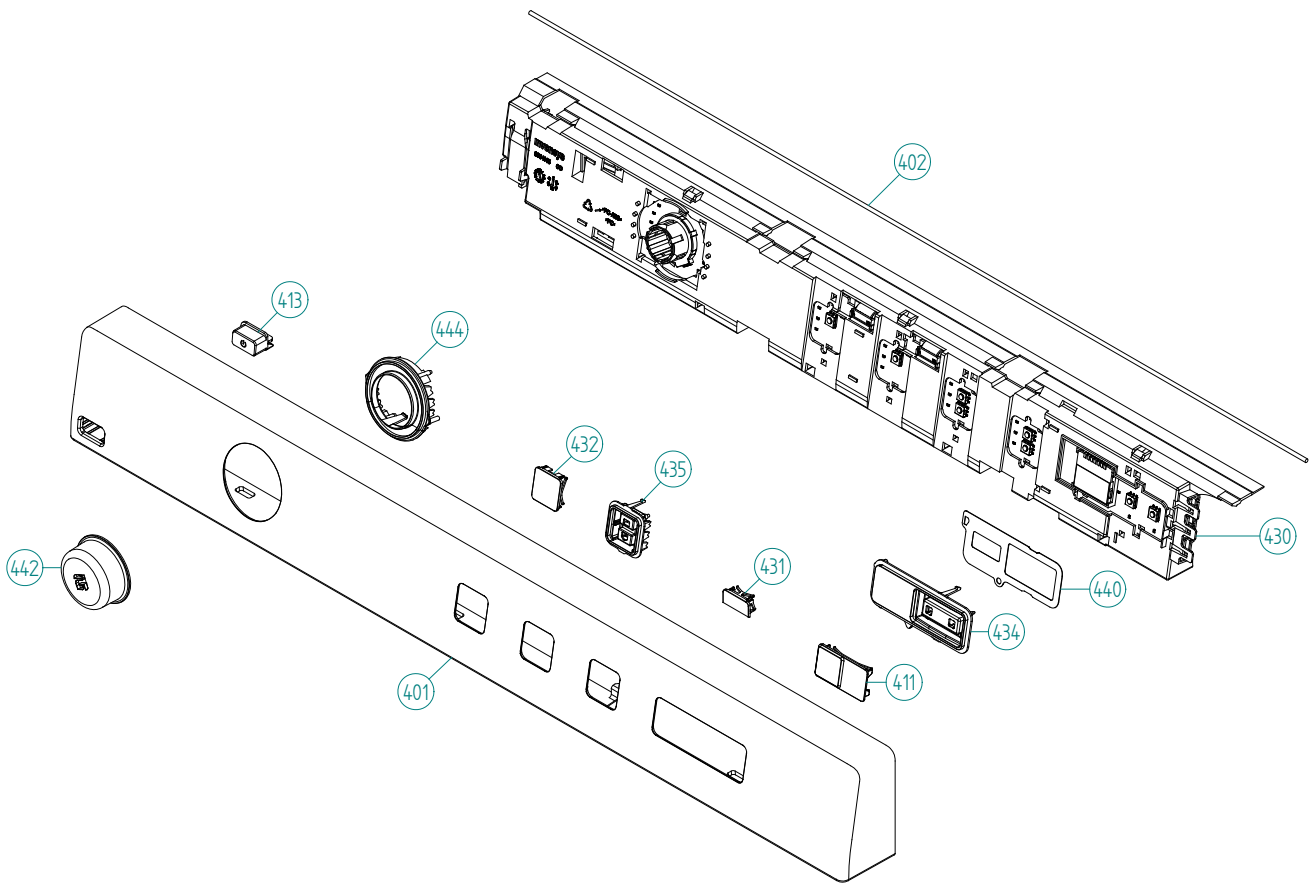

Control Panel

ASKO, T753C US - white (TD60.1)

Pos	Spare part No.	Description	Qty	Comment
401	8090247-0-UL	PANEL ASKO T753C US	1 Pc's	
402	8079749	Rubber Seal-Cntrl Panel to Brd	1 Pc's	
411	8083800-0	PUSHBUT. START/STOP PRINTED TD	1 Pc's	
413	8081710-0	PUSHBU. MAINSWITCH WMD60.2 UL4	1 Pc's	
430	8082929	CONTROL UNIT TD60.1 B (DISP.)	1 Pc's	
431	8083234-0	PUSHBUTT. OPTION 2 WMD60.1 UL4	2 Pc's	
432	8083233-0	PUSHBUTTON OPTION 1 WMD60.1	2 Pc's	
434	8083238	LENS START STOP DISP. WMD60.1	1 Pc's	
435	8083241	LENS OPTION WMD60.1	3 Pc's	
440	8088564	DECOR PLATE WMD60.1	1 Pc's	
442	8801433-0	KNOB COMPL. WMD60.1 WHITE	1 Pc's	
444	8083482	LENS JOGDIAL WMD60.1	1 Pc's	
490	8090243	INSTRUCT. T753C ENGLISH US/CA	1 Pc's	
490	8090244	INSTRUCT. T753C FRENCH US/CA	1 Pc's	