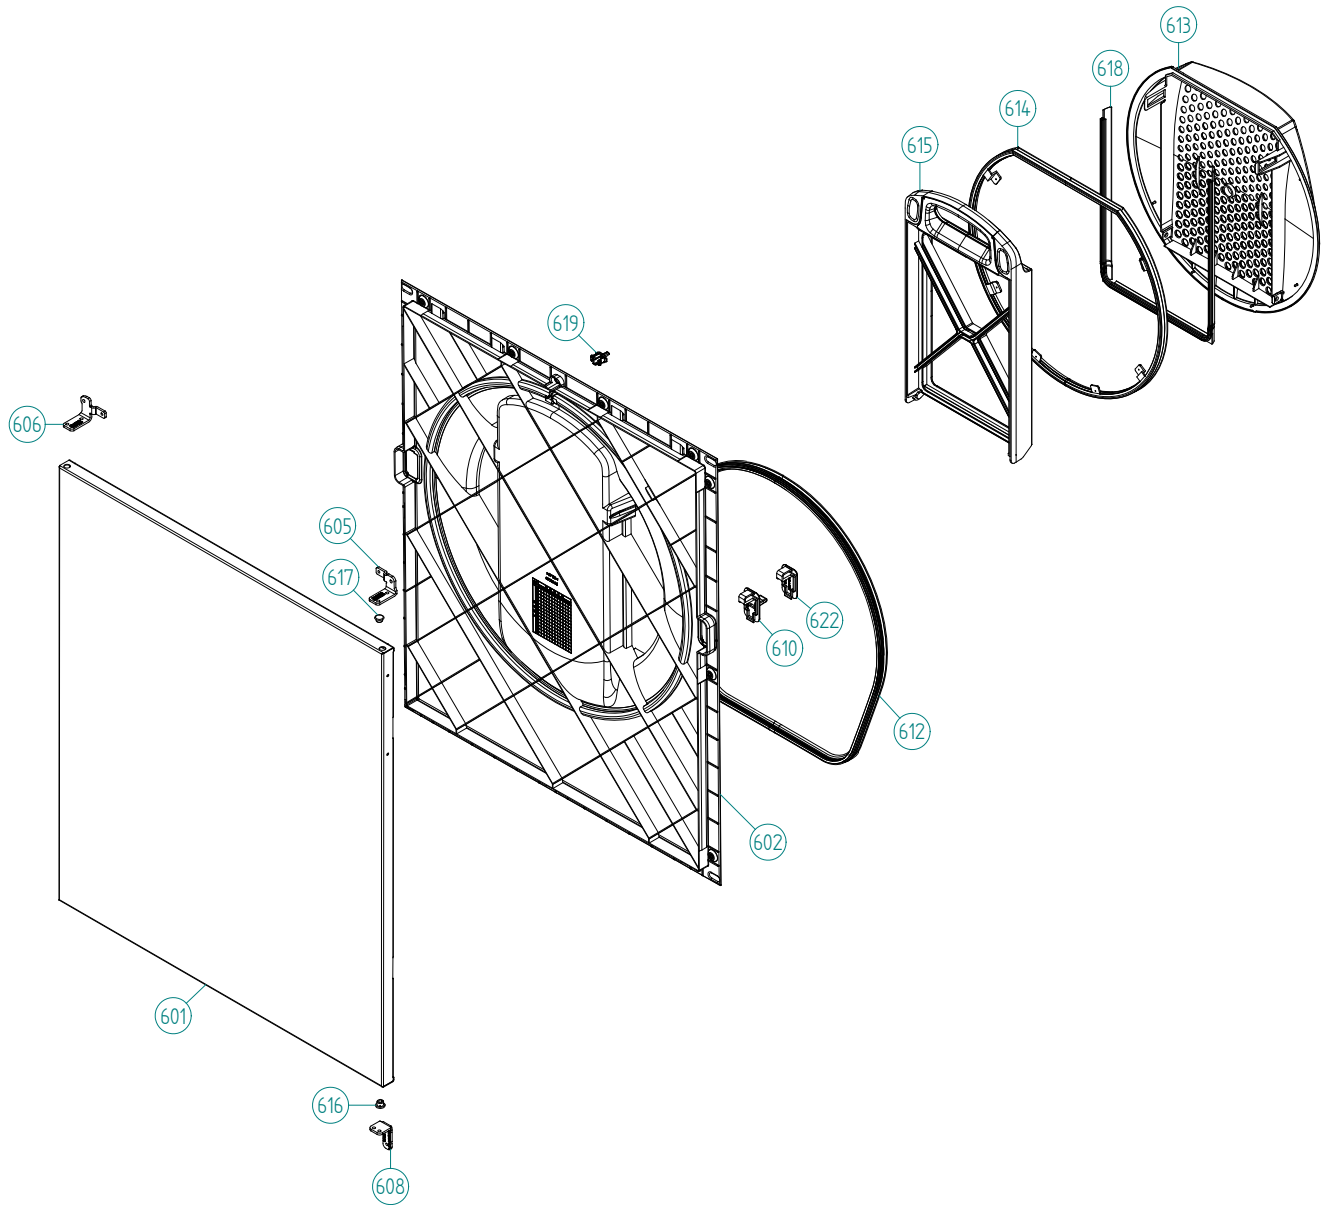

Control Panel

ASKO, T753C US - white (TD60.1)

Pos	Spare part No.	Description	Qty	Comment
401	8090247-0-UL	PANEL ASKO T753C US	1 Pc's	
402	8079749	Rubber Seal-Cntrl Panel to Brd	1 Pc's	
411	8083800-0	PUSHBUT. START/STOP PRINTED TD	1 Pc's	
413	8081710-0	PUSHBU. MAINSWITCH WMD60.2 UL4	1 Pc's	
430	8082929	CONTROL UNIT TD60.1 B (DISP.)	1 Pc's	
431	8083234-0	PUSHBUTT. OPTION 2 WMD60.1 UL4	2 Pc's	
432	8083233-0	PUSHBUTTON OPTION 1 WMD60.1	2 Pc's	
434	8083238	LENS START STOP DISP. WMD60.1	1 Pc's	
435	8083241	LENS OPTION WMD60.1	3 Pc's	
440	8088564	DECOR PLATE WMD60.1	1 Pc's	
442	8801433-0	KNOB COMPL. WMD60.1 WHITE	1 Pc's	
444	8083482	LENS JOGDIAL WMD60.1	1 Pc's	
490	8090243	INSTRUCT. T753C ENGLISH US/CA	1 Pc's	
490	8090244	INSTRUCT. T753C FRENCH US/CA	1 Pc's	

Upper session

ASKO, T753C US - white (TD60.1)

Pos	Spare part No.	Description	Qty	Comment
501	8076029	FRONTBEAM	1 Pc's	
501-a	8902362	Screw 20 Torx Self Tapping	2 Pc's	
501-b	8901413	Lock Washer laundry tops	2 Pc's	
506	8054072	NIPPLE WATER HOSE	1 Pc's	
507	8088169	RUBBER HOSE 9X13X950	1 Pc's	
527	8076202	EMC-FILTER WITH INDUCTOR	1 Pc's	
527-a	8901155	Nut	1 Pc's	
527-b	8901419	Lock Washer	1 Pc's	
529	8079840	CABLE SET AP FB MO TD UL4	1 Pc's	
529	8079844	CABLE SET NTC-C TD UL4	1 Pc's	
529	8083027	CABLE SET EL TD UL4	1 Pc's	
529	8082567	CABLE SET P TD UL4	1 Pc's	
529	8083019	CABLE SET LB TD UL4	1 Pc's	
530	8077519	BRACKET FOR DOOR SWITCH	1 Pc's	
531	8073836	MICROSWITCH DOOR	1 Pc's	
551	8076324	Connection box T711	1 Pc's	
552	8061455	Receptacle 05 WMD Connect	1 Pc's	
553	8061891	Terminal Block DryerTD 20	1 Pc's	
554	8060462	Grommet	1 Pc's	
554	8078291	GROMMET 94793	1 Pc's	
555	8060463	Lock Nut	1 Pc's	
556	8063756	Cover Terminal block T700s	1 Pc's	
556-a	8901097	Screw Terminal	1 Pc's	