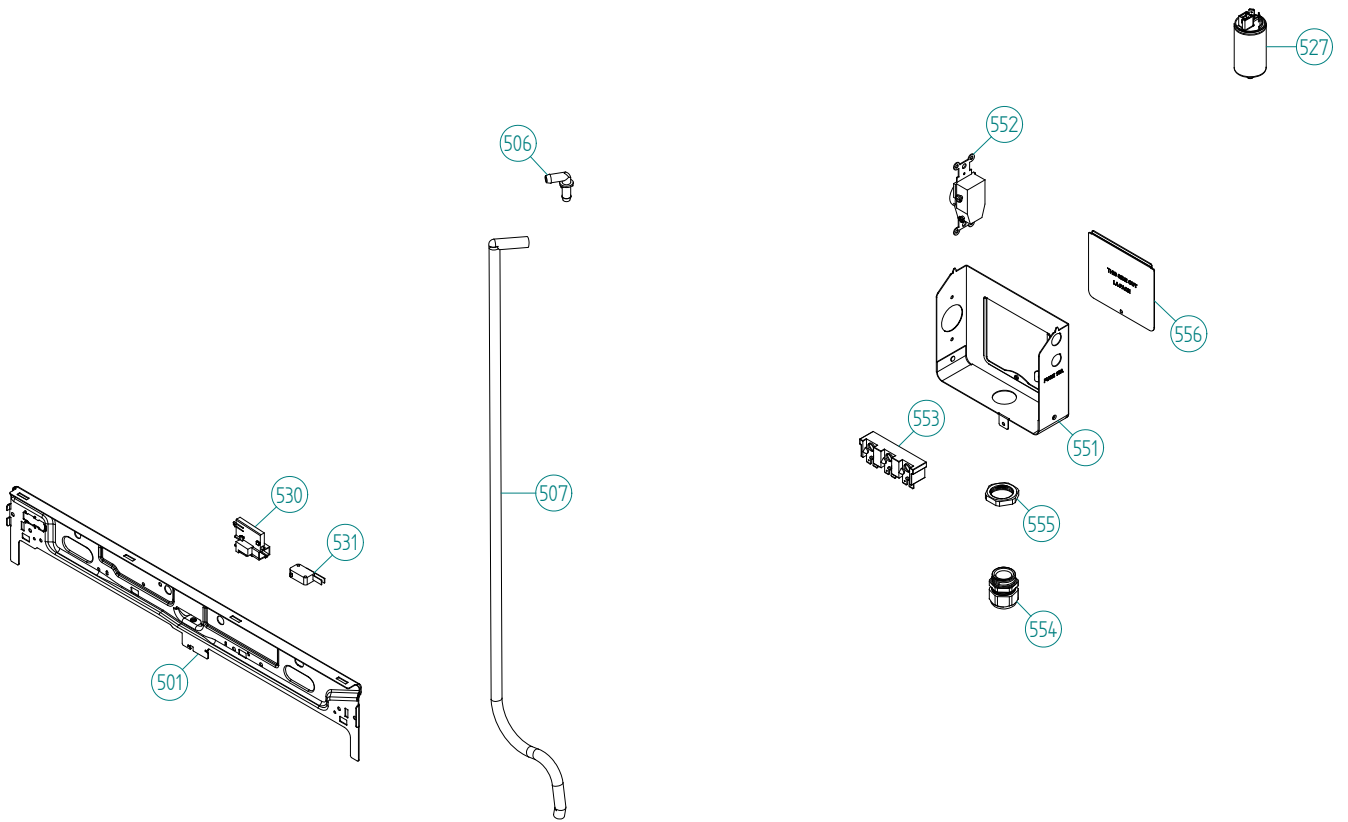

Cylinder and related parts

ASKO, T753C US - white (TD60.1)

Pos	Spare part No.	Description	Qty	Comment
301	8801322	Front Frame Compl TD60	1 Pc's	
304	8061932-49	Lamp housing lid grey TD21	1 Pc's	
306	8061887	Lamp Chimney	1 Pc's	
309	8052622	Drum Roller Frt TD	2 Pc's	
309-a	8901337	Washer	2 Pc's	
309-b	8901193	Locking Nut	2 Pc's	
309-c	8901028	Screw	2 Pc's	
310	8083344	THERMISTOR TD	1 Pc's	
311	8052589-49	PADDLE TD	2 Pc's	
311-a	8902099	Screw	5 Pc's	
313	8088503	DRIVEBELT 7PH 1970 5D	1 Pc's	
313	8801490	Tension Arm w/Belt & Spring	1 Pc's	
314	8052632	Bushing Rear Drum 03/05 TD	1 Pc's	
314-a	8901130	SCREW A4-MVBF M8X40 7,9-8,0 HG	1 Pc's	
315	8076335	REAR PANEL INNER TD25	1 Pc's	
317	8083190	FELTSEALING REAR W. FOAM	1 Pc's	
318	8079493	CYLINDER COMPL. TD	1 Pc's	
319	8059712	SPONGE RUBBER STRIP 6X9X1660	1 Pc's	
320	8004439	Bearing Dryer Rear Panel All	1 Pc's	
321	8076226	Heating Element 2500W TD25	1 Pc's	
321-a	8900369	Screw T25	2 Pc's	
321-b	8901415	LOCK WASHER AZ 5.3 GALV	2 Pc's	
323	8079200	THERMOSTAT 135C TD	1 Pc's	
326	8079737	THERMOSTAT 150C UL	1 Pc's	

Control Panel

ASKO, T753C US - white (TD60.1)

Pos	Spare part No.	Description	Qty	Comment
401	8090247-0-UL	PANEL ASKO T753C US	1 Pc's	
402	8079749	Rubber Seal-Cntrl Panel to Brd	1 Pc's	
411	8083800-0	PUSHBUT. START/STOP PRINTED TD	1 Pc's	
413	8081710-0	PUSHBU. MAINSWITCH WMD60.2 UL4	1 Pc's	
430	8082929	CONTROL UNIT TD60.1 B (DISP.)	1 Pc's	
431	8083234-0	PUSHBUTT. OPTION 2 WMD60.1 UL4	2 Pc's	
432	8083233-0	PUSHBUTTON OPTION 1 WMD60.1	2 Pc's	
434	8083238	LENS START STOP DISP. WMD60.1	1 Pc's	
435	8083241	LENS OPTION WMD60.1	3 Pc's	
440	8088564	DECOR PLATE WMD60.1	1 Pc's	
442	8801433-0	KNOB COMPL. WMD60.1 WHITE	1 Pc's	
444	8083482	LENS JOGDIAL WMD60.1	1 Pc's	
490	8090243	INSTRUCT. T753C ENGLISH US/CA	1 Pc's	
490	8090244	INSTRUCT. T753C FRENCH US/CA	1 Pc's	