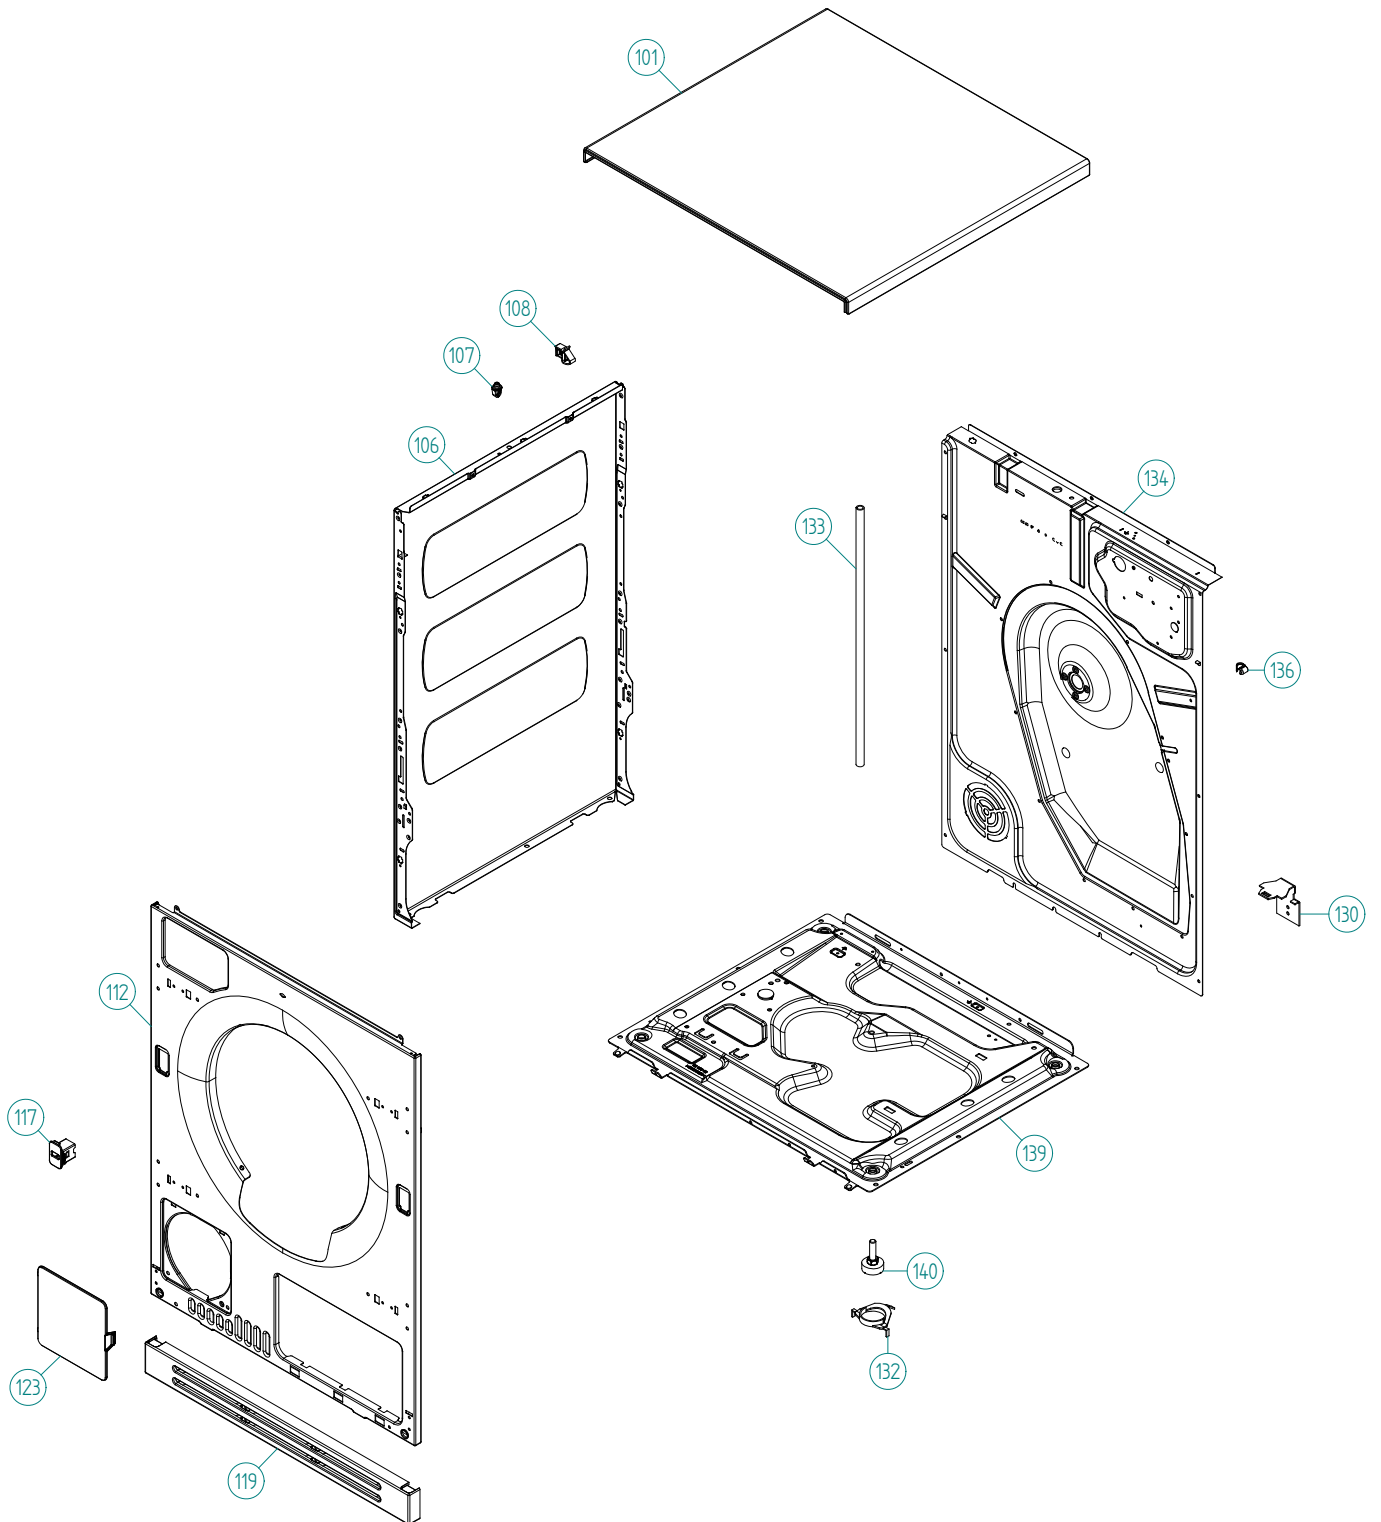

Spare Parts Catalogue

ASKO Tumble Dryers \ ASKO 700 Series
Type: TD60.1
Model: T753C US white

Prod. No: 10775310
May 1st 2012

ASKO Appliances Inc.

4001 E Plano Parkway #1004001 E Plano Parkway #100
Plano, Texas 75074

Outer Casing

ASKO, T753C US - white (TD60.1)

Pos	Spare part No.	Description	Qty	Comment
101	8061817-0	Top Cover Wht WMD	1 Pc's	
101-a	8902362	Screw 20 Torx Self Tapping	3 Pc's	
101-b	8901413	Lock Washer laundry tops	2 Pc's	
106	8801174-0	Side Panel Washer 600s	2 Pc's	
107	8061763	Clip Front Plate 600700s	2 Pc's	
108	8061916	CABLE HOLDER WMD20	2 Pc's	
112	8084382-H-0	FRONT PANEL T743C w/cord	1 Pc's	
112-a	8902362	Screw 20 Torx Self Tapping	2 Pc's	
112-b	8900327	Screw 20 Torx Self Tapping	4 Pc's	
117	8093526-0	LOCK PUSH/PUSH	1 Pc's	
119	8077511-0	PLINTH CONDENSER	1 Pc's	
123	8076075-0	COVER FOR FAN HOUSING	1 Pc's	
130	8053980	Stacking Bracket All TDs	2 Pc's	
132	8064114	Pair, Holders, TD Feet/Stacking	1 Pc's	
133	8054733	Rubber Hose Accy Drain Cond	1 Pc's	
134	8076336	REAR PANEL OUTER rpl by 8076336-A	1 Pc's	
134-a	8902362	Screw 20 Torx Self Tapping	10 Pc's	
136	8083561	CABLE HOLDER TD	1 Pc's	
139	8061618	BASE PAN WMD20	1 Pc's	
140	8059334	Leveling Leg Comp WMD 20	4 Pc's	

Control Panel

ASKO, T753C US - white (TD60.1)

Pos	Spare part No.	Description	Qty	Comment
401	8090247-0-UL	PANEL ASKO T753C US	1 Pc's	
402	8079749	Rubber Seal-Cntrl Panel to Brd	1 Pc's	
411	8083800-0	PUSHBUT. START/STOP PRINTED TD	1 Pc's	
413	8081710-0	PUSHBU. MAINSWITCH WMD60.2 UL4	1 Pc's	
430	8082929	CONTROL UNIT TD60.1 B (DISP.)	1 Pc's	
431	8083234-0	PUSHBUTT. OPTION 2 WMD60.1 UL4	2 Pc's	
432	8083233-0	PUSHBUTTON OPTION 1 WMD60.1	2 Pc's	
434	8083238	LENS START STOP DISP. WMD60.1	1 Pc's	
435	8083241	LENS OPTION WMD60.1	3 Pc's	
440	8088564	DECOR PLATE WMD60.1	1 Pc's	
442	8801433-0	KNOB COMPL. WMD60.1 WHITE	1 Pc's	
444	8083482	LENS JOGDIAL WMD60.1	1 Pc's	
490	8090243	INSTRUCT. T753C ENGLISH US/CA	1 Pc's	
490	8090244	INSTRUCT. T753C FRENCH US/CA	1 Pc's	