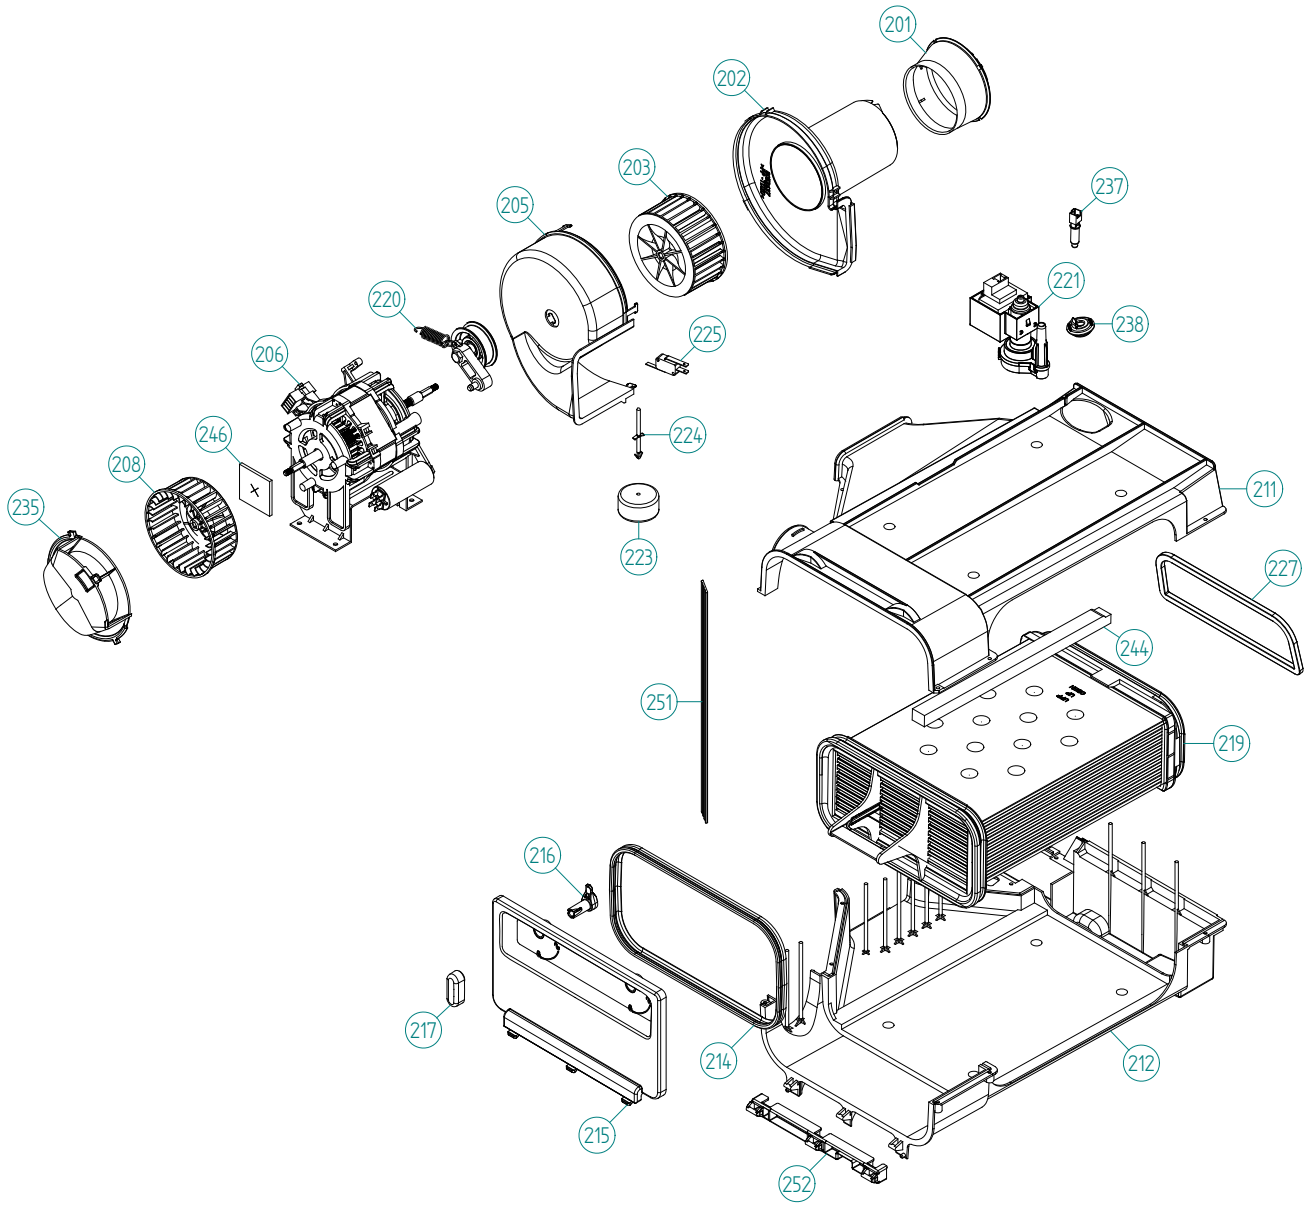

Outer Casing

ASKO, T753C US - white (TD60.1)

Pos	Spare part No.	Description	Qty	Comment
101	8061817-0	Top Cover Wht WMD	1 Pc's	
101-a	8902362	Screw 20 Torx Self Tapping	3 Pc's	
101-b	8901413	Lock Washer laundry tops	2 Pc's	
106	8801174-0	Side Panel Washer 600s	2 Pc's	
107	8061763	Clip Front Plate 600700s	2 Pc's	
108	8061916	CABLE HOLDER WMD20	2 Pc's	
112	8084382-H-0	FRONT PANEL T743C w/cord	1 Pc's	
112-a	8902362	Screw 20 Torx Self Tapping	2 Pc's	
112-b	8900327	Screw 20 Torx Self Tapping	4 Pc's	
117	8093526-0	LOCK PUSH/PUSH	1 Pc's	
119	8077511-0	PLINTH CONDENSER	1 Pc's	
123	8076075-0	COVER FOR FAN HOUSING	1 Pc's	
130	8053980	Stacking Bracket All TDs	2 Pc's	
132	8064114	Pair, Holders, TD Feet/Stacking	1 Pc's	
133	8054733	Rubber Hose Accy Drain Cond	1 Pc's	
134	8076336	REAR PANEL OUTER rpl by 8076336-A	1 Pc's	
134-a	8902362	Screw 20 Torx Self Tapping	10 Pc's	
136	8083561	CABLE HOLDER TD	1 Pc's	
139	8061618	BASE PAN WMD20	1 Pc's	
140	8059334	Leveling Leg Comp WMD 20	4 Pc's	

Control Panel

ASKO, T753C US - white (TD60.1)

Pos	Spare part No.	Description	Qty	Comment
401	8090247-0-UL	PANEL ASKO T753C US	1 Pc's	
402	8079749	Rubber Seal-Cntrl Panel to Brd	1 Pc's	
411	8083800-0	PUSHBUT. START/STOP PRINTED TD	1 Pc's	
413	8081710-0	PUSHBU. MAINSWITCH WMD60.2 UL4	1 Pc's	
430	8082929	CONTROL UNIT TD60.1 B (DISP.)	1 Pc's	
431	8083234-0	PUSHBUTT. OPTION 2 WMD60.1 UL4	2 Pc's	
432	8083233-0	PUSHBUTTON OPTION 1 WMD60.1	2 Pc's	
434	8083238	LENS START STOP DISP. WMD60.1	1 Pc's	
435	8083241	LENS OPTION WMD60.1	3 Pc's	
440	8088564	DECOR PLATE WMD60.1	1 Pc's	
442	8801433-0	KNOB COMPL. WMD60.1 WHITE	1 Pc's	
444	8083482	LENS JOGDIAL WMD60.1	1 Pc's	
490	8090243	INSTRUCT. T753C ENGLISH US/CA	1 Pc's	
490	8090244	INSTRUCT. T753C FRENCH US/CA	1 Pc's	